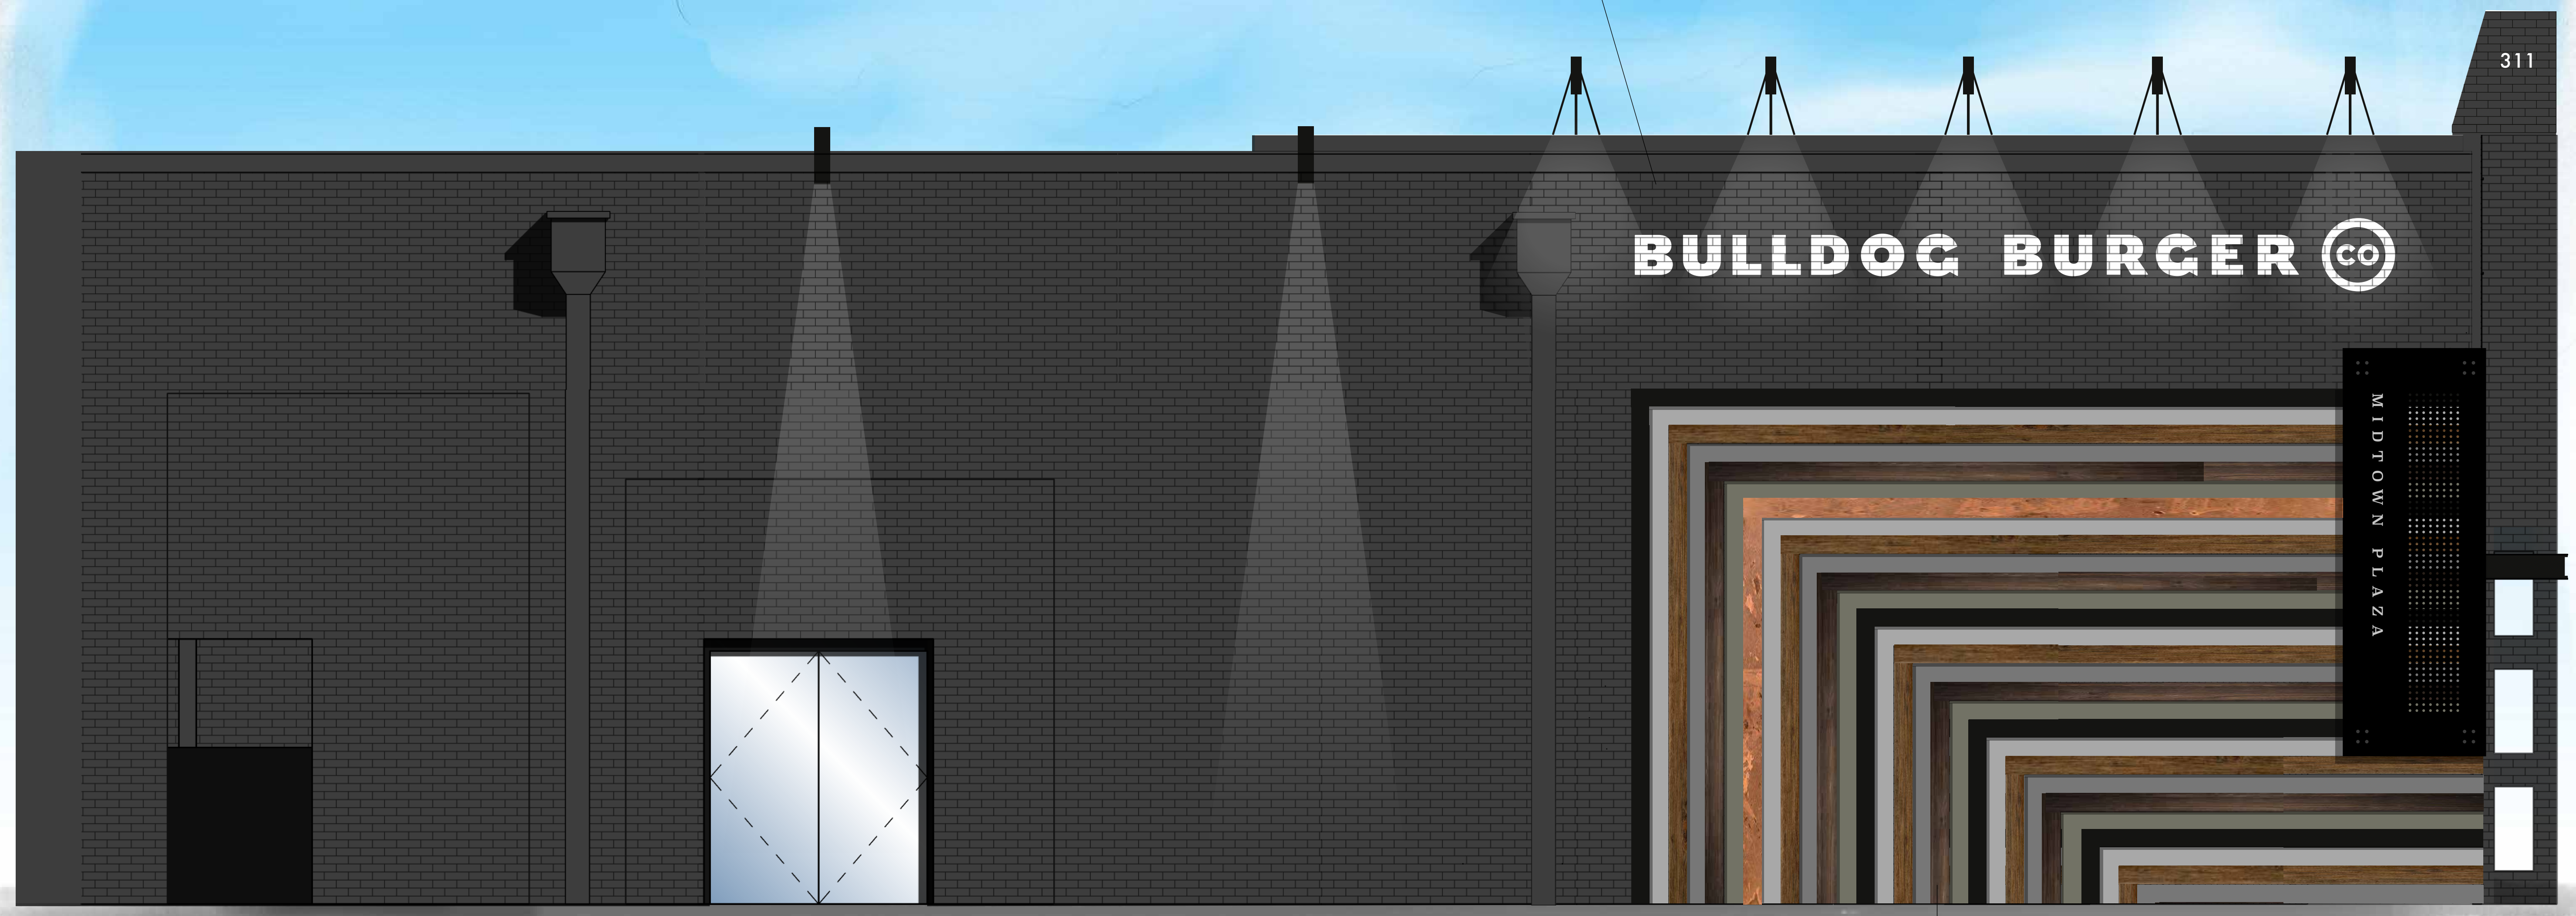

M I D T O W N P L A Z A

90 DEGREE PUNCHED METAL SIGNAGE
 MATTE BLACK
 BACK LIGHTING
 FROSTED PLEXI LAYER UNDER TEXT AREA

BBC WORD MARK
 MASK OUT WORD MARK ON EXISTING BRICK FINISH (VINYL REVERSE STENCIL)
 CHARCOAL COAT APPLIED OVER AND STENCIL REMOVED TO EXPOSE THE MARK

MIXED MATERIAL ROWS (EAST FACE)
 EVERY OTHER ROW BACKED BY 1" SPACERS

② Elevation - South Reno CONCEPT 2
 3/16" = 1'-0"

- BLACK
- DARK GRAY
- LIGHT GRAY
- WARM GRAY
- ROLLED COPPER
- WOOD: DARK
- WOOD: MID
- CHARCOAL (BRICK)